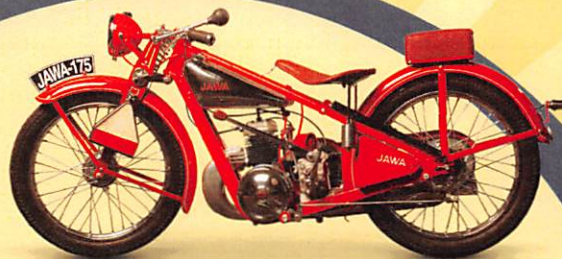

# Vintage Trailer, Car, Truck & Motorcycle Show

Saturday, April 18th • 10 AM to 2 PM

in San Dimas

**FOOD  
VENDORS  
MUSIC**

Proceeds go to