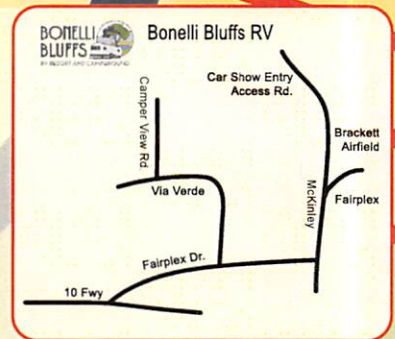

Check-in time for entries: Opens at 8:30 am and Closes at 9:45 am

For Car Show or Vendor Info Contact Vanessa Ortiz 909.599.8355 x8711

Mail To: 1440 Camper View Rd. • San Dimas, CA 91773

**UP TO \$1000 IN  
CASH PRIZES  
AND AWARDS**